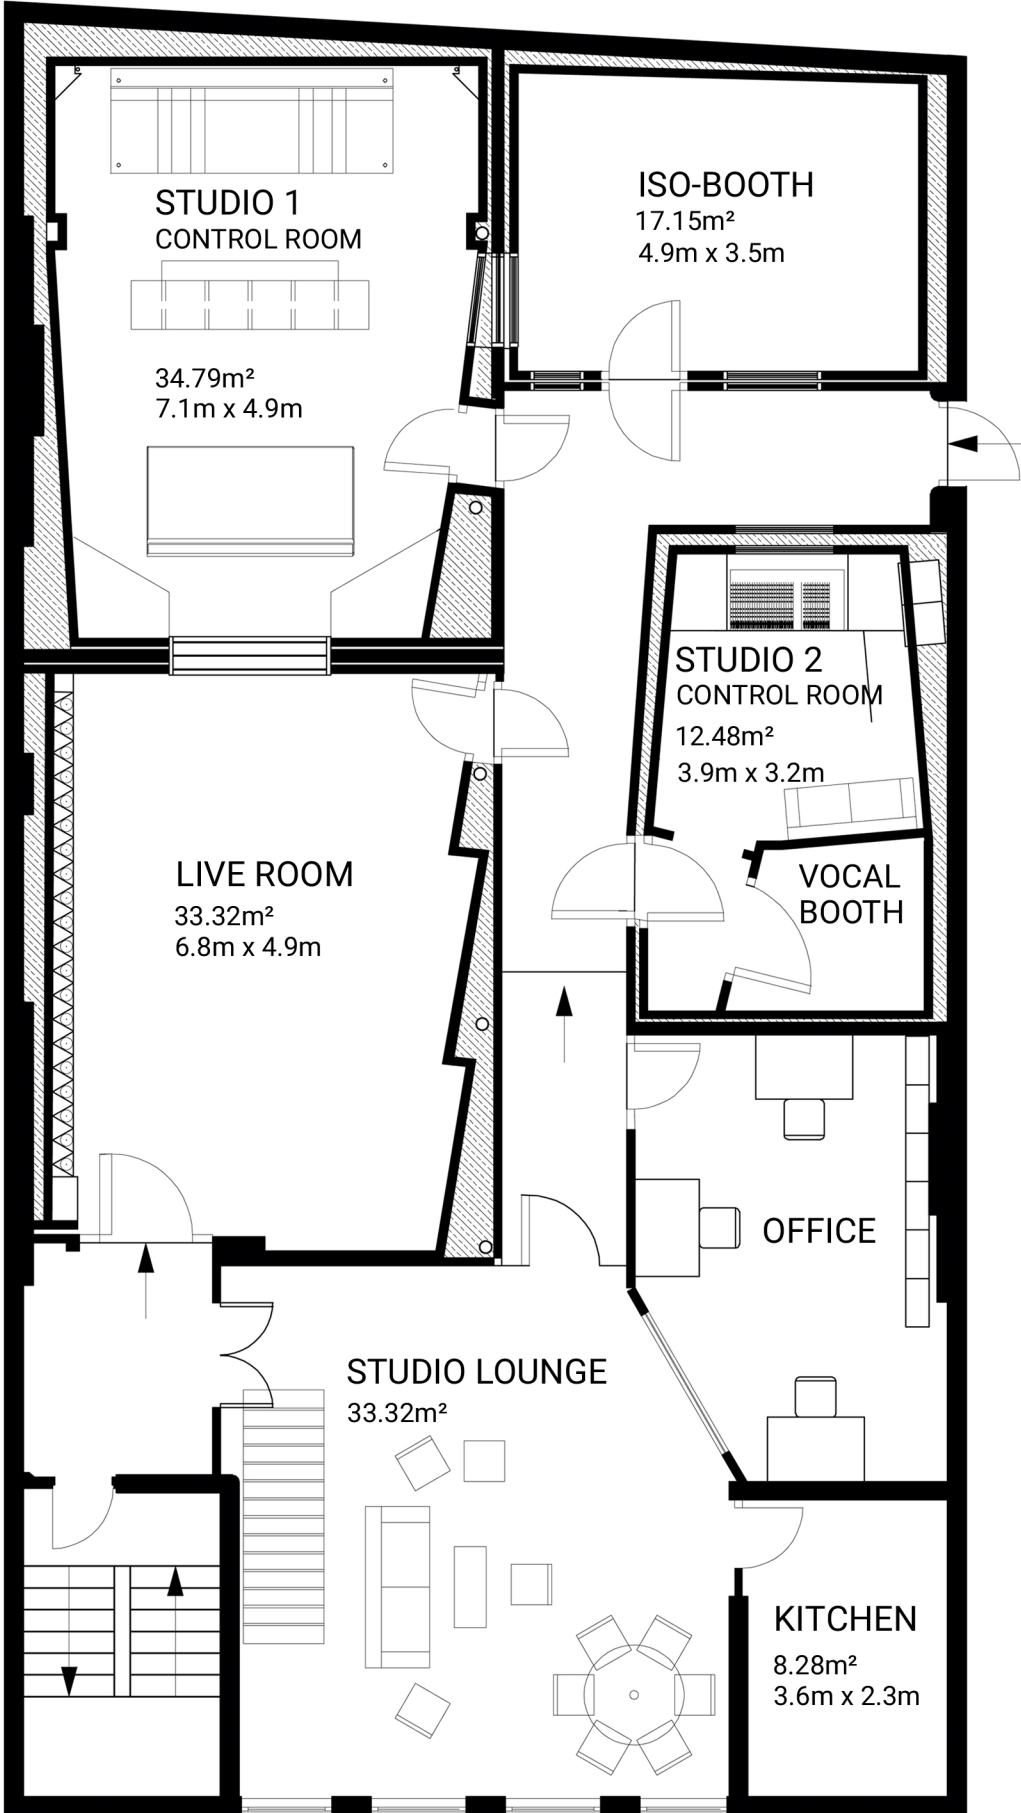

Kick Drum 22" x 15"
Rack Tom 13" x 9"
Floor Tom 16" x 16"

2004 YAMAHA MAPLE CUSTOM ABSOLUTE

Kick Drum 24" x 16"
Rack Tom 1 13" x 11"
Rack Tom 2 14" x 12"
Floor Tom 1 16" x 16"
Floor Tom 2 18" x 16"

1973 HAYMAN VIBRASONIC

VALHALLA VINTAGE VERB / DELAY / ROOM / SUPERMASSIVE / SPACE MOD

WAVES DIAMOND BUNDLE PLUS

Studio Floor Plan

Address

Blueprint Studios
39 Queen Street
Salford
Greater Manchester
M3 7DQ

If you're struggling to find us, please call 0161 817 2525 and allow one of our staff to guide you in.